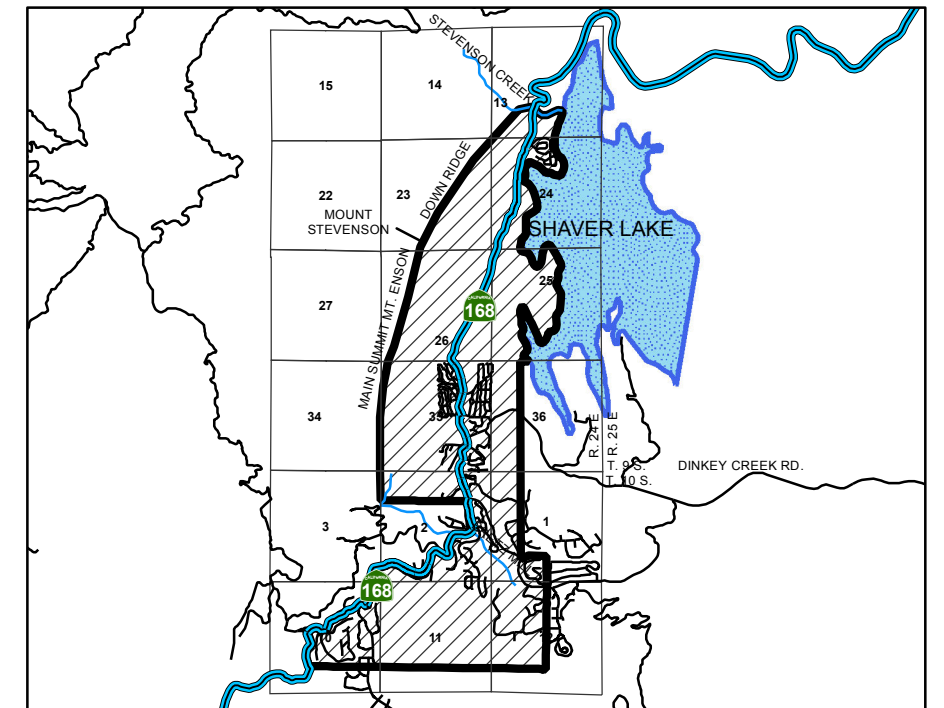

UNINCORPORATED NO SHOOTING AREAS

NO SHOOTING BOUNDARY

**BIG DRY CREEK
FLOOD CONTROL BASIN
(FCMA)**

MONO HOT SPRINGS

**HUNTINGTON LAKE - BIG CREEK
SIERRA SUMMIT SKI AREA**

**SHAW / AMBER
(FMCA)**

DINKEY CREEK

SHAVER LAKE