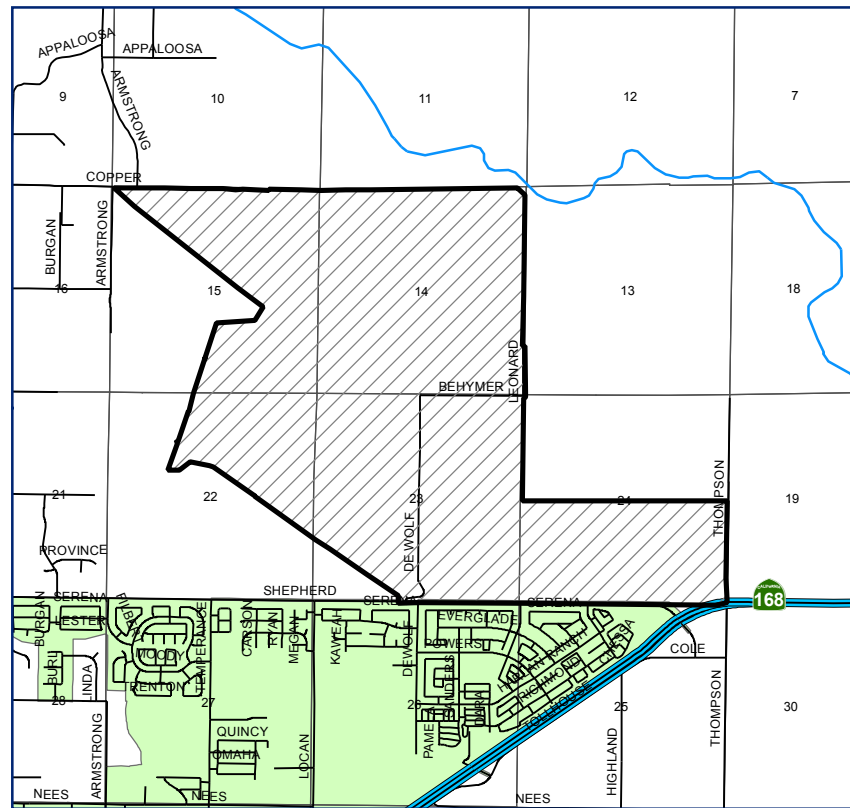

UNINCORPORATED NO SHOOTING AREAS

NO SHOOTING BOUNDARY

**BIG DRY CREEK
FLOOD CONTROL BASIN
(FCMA)**

MONO HOT SPRINGS

**HUNTINGTON LAKE - BIG CREEK
SIERRA SUMMIT SKI AREA**

**SHAW / AMBER
(FMCA)**

DINKEY CREEK

SHAVER LAKE