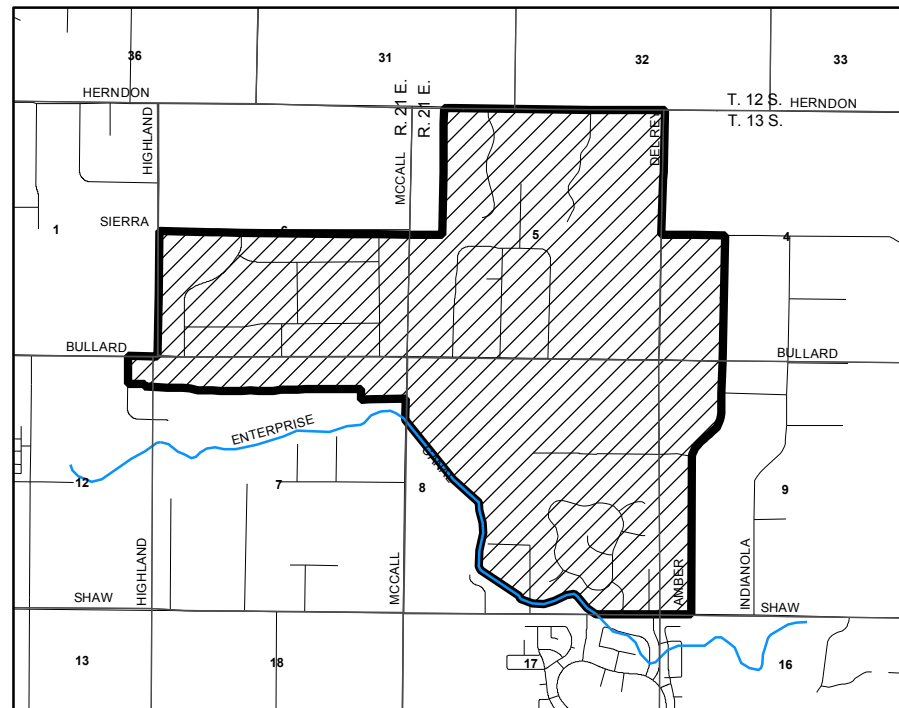

UNINCORPORATED NO SHOOTING AREAS

NO SHOOTING BOUNDARY

**BIG DRY CREEK
FLOOD CONTROL BASIN
(FCMA)**

MONO HOT SPRINGS

**HUNTINGTON LAKE - BIG CREEK
SIERRA SUMMIT SKI AREA**

**SHAW / AMBER
(FMCA)**

DINKEY CREEK

SHAVER LAKE