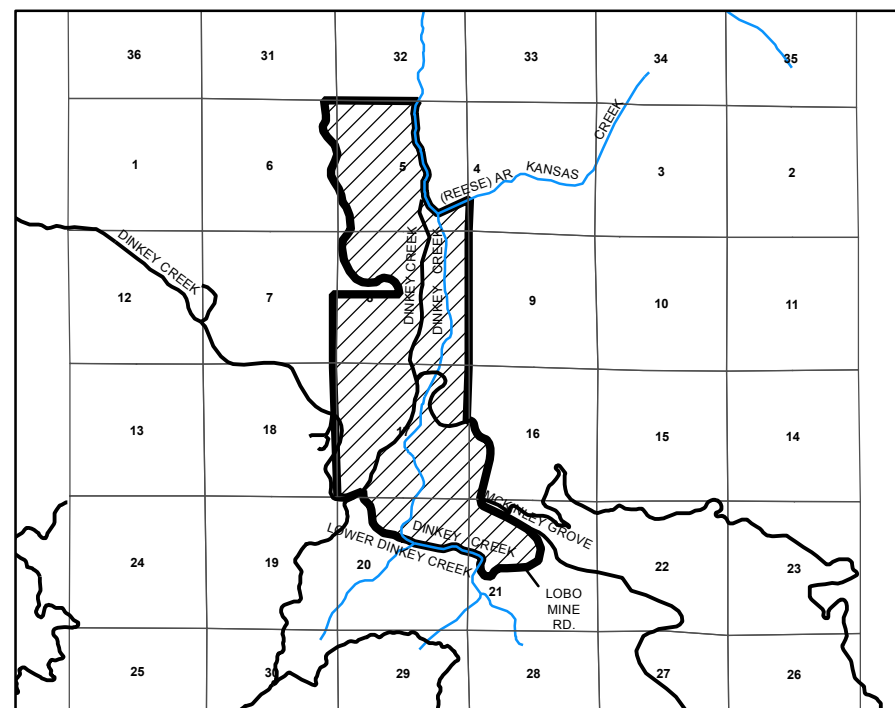

UNINCORPORATED NO SHOOTING AREAS

NO SHOOTING BOUNDARY

**BIG DRY CREEK
FLOOD CONTROL BASIN
(FCMA)**

MONO HOT SPRINGS

**HUNTINGTON LAKE - BIG CREEK
SIERRA SUMMIT SKI AREA**

**SHAW / AMBER
(FMCA)**

DINKEY CREEK

SHAVER LAKE