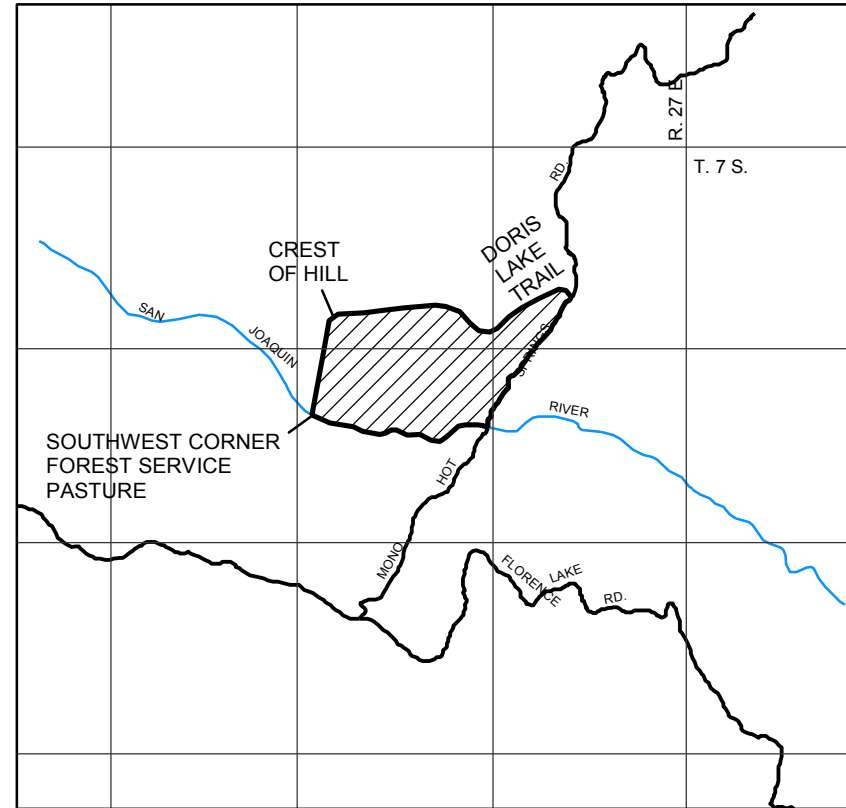

UNINCORPORATED NO SHOOTING AREAS

NO SHOOTING BOUNDARY

**BIG DRY CREEK
FLOOD CONTROL BASIN
(FCMA)**

MONO HOT SPRINGS

**HUNTINGTON LAKE - BIG CREEK
SIERRA SUMMIT SKI AREA**

**SHAW / AMBER
(FMCA)**

DINKEY CREEK

SHAVER LAKE