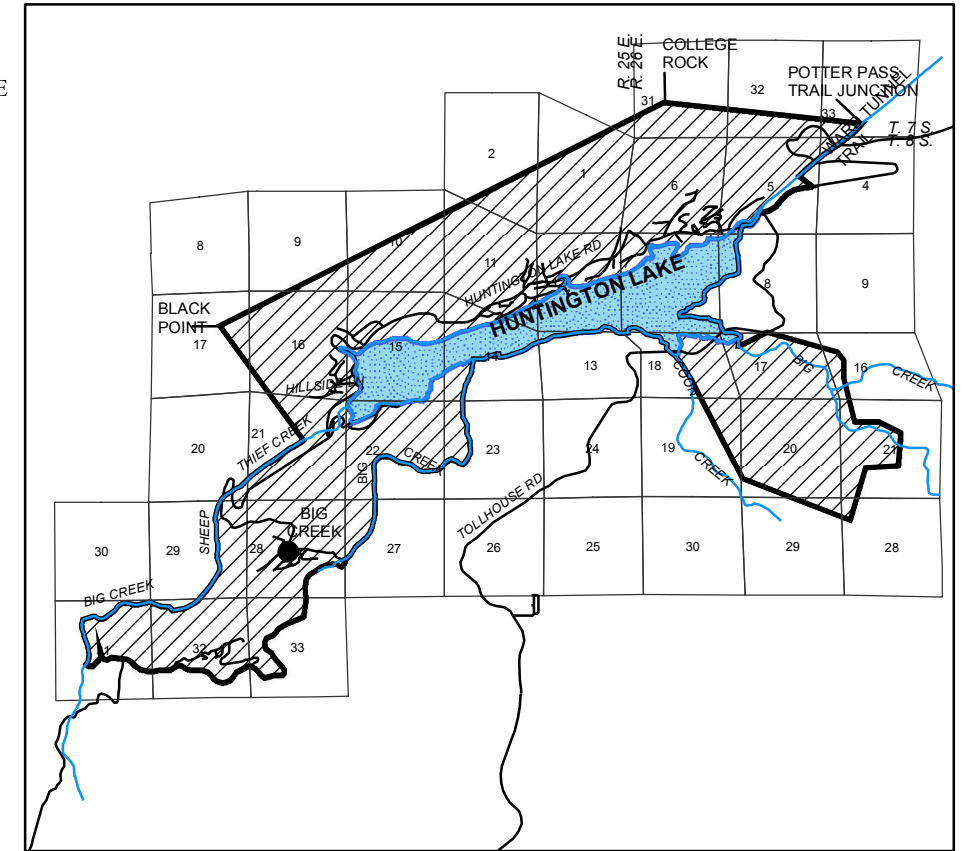

UNINCORPORATED NO SHOOTING AREAS

NO SHOOTING BOUNDARY

**BIG DRY CREEK
FLOOD CONTROL BASIN
(FCMA)**

MONO HOT SPRINGS

**HUNTINGTON LAKE - BIG CREEK
SIERRA SUMMIT SKI AREA**

**SHAW / AMBER
(FMCA)**

DINKEY CREEK

SHAVER LAKE